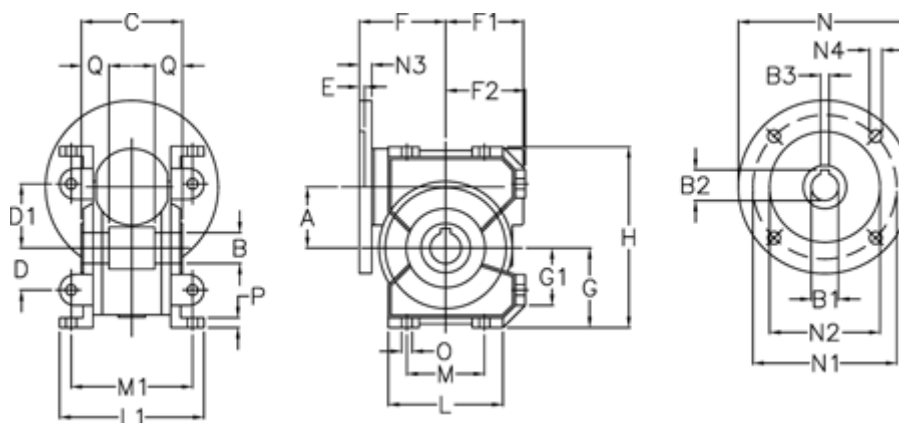

Data Sheet

Article number: 3902044035027
 Description: Worm gear
 VF 44-U-35-71B5

Measures

A = 44.6	E = 2	L = 80	N4 = 9.5
B = 18 H7	F = 65	L1 = 100	O = 8.5
B1 E7 = 14	F1 = 54	M = 52	P = 8
B2 = 16.3	F2 = 55	M1 = 81	Q = 24.5
B3 H9 = 5	G = 55	N = 160	
C = 64	G1 = 40	N1 = 130	
D = 29	H = 127	N2 = 110	
D1 = 46	H1 = 97	N3 = 10.5	